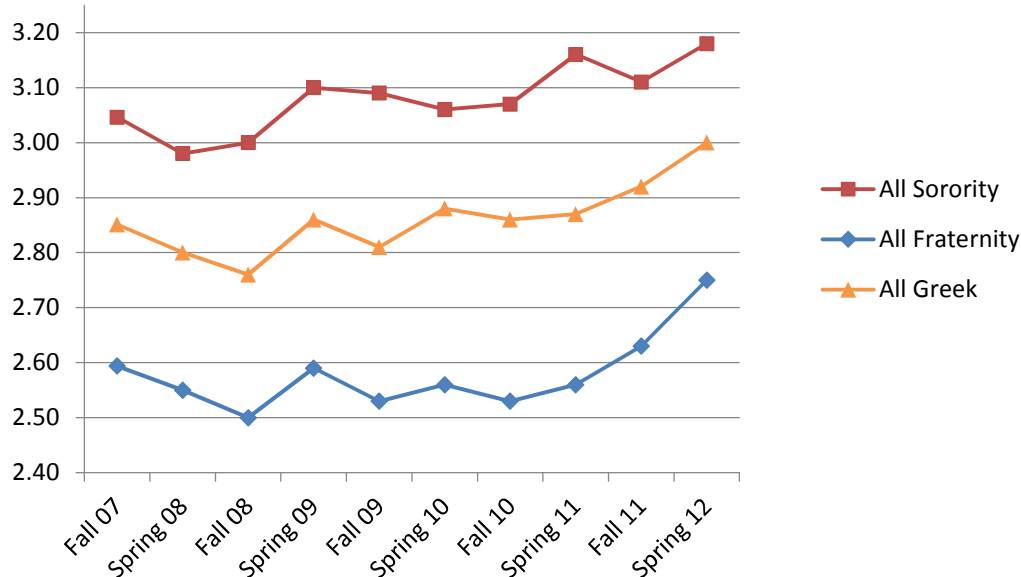

Fraternity/Sorority Academic Report
University of Southern Indiana
Spring Semester 2012

Historic View

	Spring `12	Fall '11		Spring `11		
	Semester GPA	Semester GPA	Change in GPA	Semester GPA	Change in GPA by Semester Year	
Interfraternity Council						
Alpha Sigma Phi	2.42	1.85	+0.57	2.39	-0.54	+0.03
Kappa Alpha Order	2.60	2.50	+0.10	2.38	+0.12	+0.22
Lambda Chi Alpha	2.91	2.87	+0.04	2.63	+0.24	+0.28
Phi Delta Theta	2.85	2.77	+0.08	3.02	-0.25	-0.17
Sigma Pi	2.42	2.17	+0.25	2.49	-0.32	-0.07
Sigma Tau Gamma	3.04	2.79	+0.24	2.80	-0.01	+0.24
Tau Kappa Epsilon	2.86	2.55	+0.31	2.53	+0.02	+0.33
Panhellenic Council						
Alpha Sigma Alpha	3.10	3.14	-0.04	3.01	+0.13	+0.09
Delta Zeta	3.16	3.26	-0.09	3.16	+0.10	+0.00
Gamma Phi Beta	3.28	3.09	+0.19	3.05	+0.04	+0.23
Fraternity/Sorority Community						
All Sorority Average	3.18	3.16	+0.02	3.07	+0.09	+0.11
All Fraternity Average	2.75	2.61	+0.15	2.53	+0.08	+0.22
All Greek Average	3.00	2.90	+0.09	2.86	+0.04	+0.14

Fraternity/Sorority Life Semester GPA
Fall 2007-Spring 2012