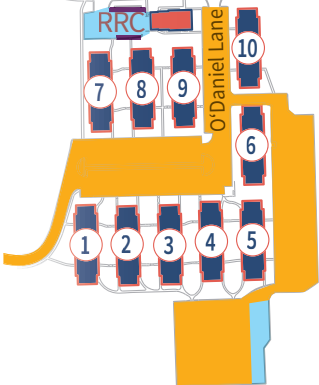

APARTMENTS PARKING

COLOR KEY

- O'Daniel South
- O'Daniel North
- McDonald West
- McDonald East
- Non-Resident Visitors
- Restricted Parking Areas

Baker Building	McDonald East 31	Leslie Building	O'Daniel North 15
Bayh Building	O'Daniel North 21	Marshall Building	McDonald West 27
Bigger Building	O'Daniel South 1	Matthews Building	McDonald East 40
Boon Building	O'Daniel South 6	McCray Building	McDonald West 23
Bowen Building	O'Daniel North 19	McNutt Building	O'Daniel North 14
Branch Building	McDonald West 25	Morton Building	McDonald East 39
Branigin Building	O'Daniel North 12	Mount Building	McDonald East 43
Chase Building	McDonald East 41	Noble Building	O'Daniel South 3
Craig Building	O'Daniel North 18	Orr Building	O'Daniel North 20
Dunning Building	O'Daniel South 8	Porter Building	McDonald East 35
Durbin Building	McDonald West 30	Ralston Building	McDonald West 26
Gates Building	O'Daniel North 17	Ray Building	O'Daniel South 4
Gray Building	McDonald East 34	Saletta Building	McDonald West 28
Goodrich Building	McDonald West 24	Schricker Building	O'Daniel North 11
Hammond Building	McDonald East 37	Townsend Building	O'Daniel North 13
Hanly Building	McDonald West 29	Wallace Building	O'Daniel South 2
Hendricks Building	O'Daniel South 5	Welsh Building	O'Daniel North 16
Hendricks Building	McDonald East 32	Whitcomb Building	O'Daniel South 7
Hovey Building	McDonald East 42	Willard Building	McDonald East 36
Jackson Building	McDonald West 22	Williams Building	McDonald East 33
Jennings Building	O'Daniel South 10	Wright Building	O'Daniel South 9
Lane Building	McDonald East 38		